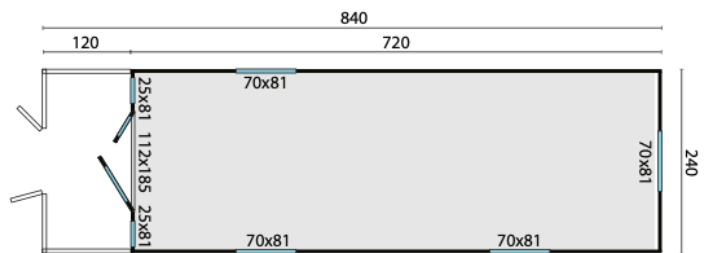

# JIMMY

326  
198

All sizes are approximate and in cm

 **16,8m<sup>2</sup>**  
 **33,6m<sup>3</sup>**  
 **23,1m<sup>2</sup>**

 **18mm**  
 **19mm**  
 **3-6-3mm**

 **1420kg**  
**155kg - wheels set**  
 **476x120x120cm**  
**312x120x32cm - wheels set**