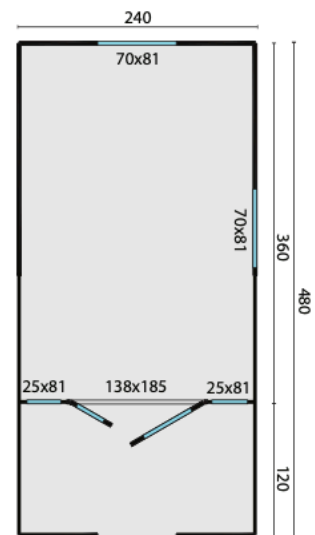

COUNTRYWOOD

PADDY

All sizes are approximate and in cm

 11,5m²

 23,0m³

 14,3m²

 18mm

 19mm

 3-6-3mm

840/155kg - wheels set

400x120x86cm

312x120x32cm - wheels set