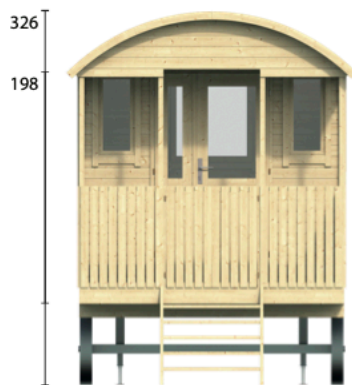

COUNTRYWOOD

PADDY

All sizes are approximate and in cm

 11,5m²

 23,0m³

 14,3m²

 18mm

 19mm

 3-6-3mm

840/155kg - wheels set

400x120x86cm

312x120x32cm - wheels set