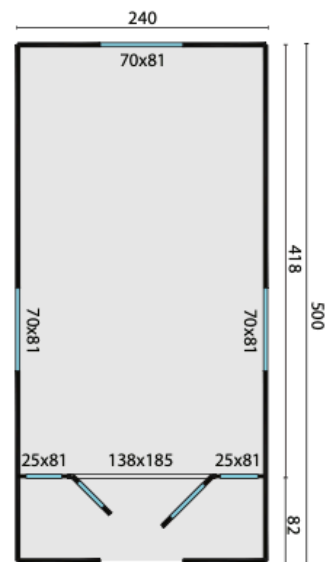

COUNTRYWOOD

KATHY

All sizes are approximate and in cm

 **12,0m²**
 **20,2m³**
 **15,4m²**

 **18mm**
 **19mm**
 **3-6-3mm**

 **830/155kg - wheels set**
 **380x120x90cm**
312x120x32cm - wheels set