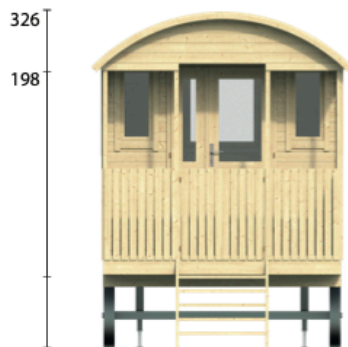

COUNTRYWOOD

KATHY

All sizes are approximate and in cm

 **12,0m²**
 **20,2m³**
 **15,4m²**

 **18mm**
 **19mm**
 **3-6-3mm**

 **830/155kg - wheels set**
 **380x120x90cm**
312x120x32cm - wheels set