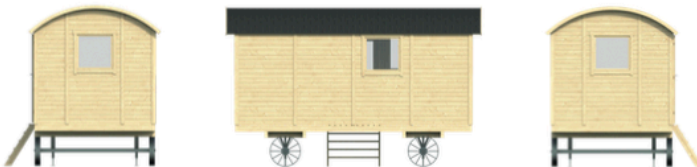

COUNTRYWOOD

PATRICIA

All sizes are approximate and in cm

 11,5m²

 23,0m³

 14,3m²

 18mm

 19mm

 3-6-3mm

830/155kg - wheels set

400x120x85cm

312x120x32cm - wheels set