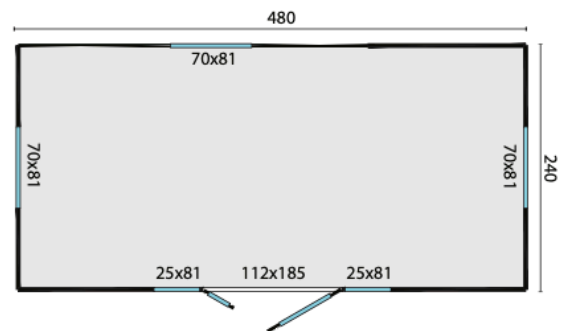

COUNTRYWOOD

PATRICIA

All sizes are approximate and in cm

 11,5m²

 23,0m³

 14,3m²

 18mm

 19mm

 3-6-3mm

830/155kg - wheels set

400x120x85cm

312x120x32cm - wheels set