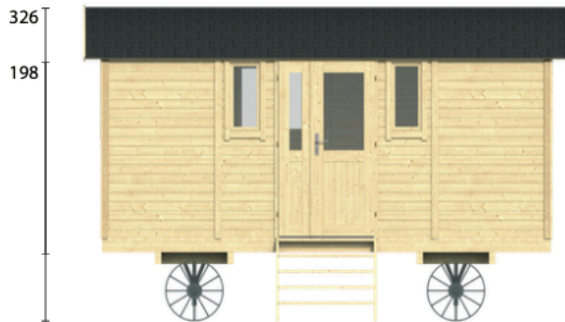

COUNTRYWOOD

PATRICIA

All sizes are approximate and in cm

 11,5m²

 23,0m³

 14,3m²

 18mm

 19mm

 3-6-3mm

830/155kg - wheels set

400x120x85cm

312x120x32cm - wheels set