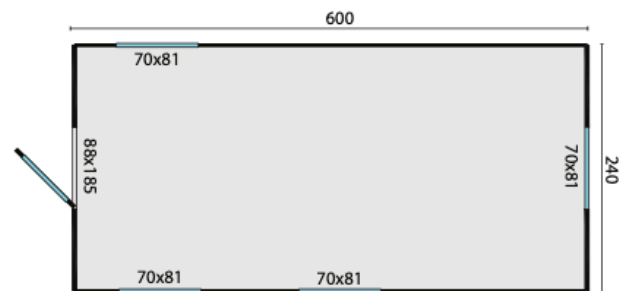

# ANGELO

All sizes are approximate and in cm

 **14,2m<sup>2</sup>**  
 **28,4m<sup>3</sup>**  
 **17,3m<sup>2</sup>**

 **18mm**  
 **19mm**  
 **3-6-3mm**

 **965/155kg - wheels set**  
 **400x120x105cm**  
**312x120x32cm - wheels set**