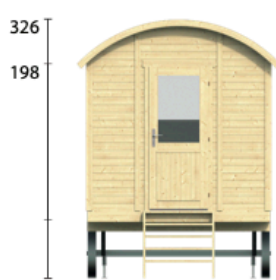

# ANGELO

All sizes are approximate and in cm

 **14,2m<sup>2</sup>**  
 **28,4m<sup>3</sup>**  
 **17,3m<sup>2</sup>**

 **18mm**  
 **19mm**  
 **3-6-3mm**

 **965/155kg - wheels set**  
 **400x120x105cm**  
**312x120x32cm - wheels set**